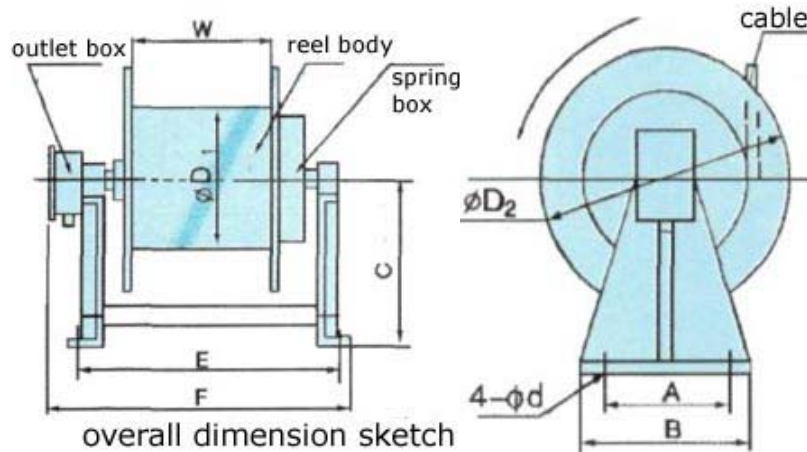

magnetonmove.com

Horizontal Ground Winding Cable Reel Model Series JT

Overall dimension table

Contour items	A	B	C	D1	D2	d	E	F	W	(kg) Mass
1	250	300	300	360	500	14	504	670	320	88
2	300	360	400	500	700	15	610	760	425	143
3	400	460	450	600	800	18	643	800	500	162
4	500	580	550	800	1000	18	835	990	690	236
5	300	360	400	500	700	15	710	860	525	155

Main technical data

Cable Model	Enabled Current		20m Series	Contour Item	40m Series	Contour Item	50m Series	Contour Item	100m Series	Contour Item
	Continuously	Imin.On/Off								
YC 3×6+1×4	35	50	JTD50-20-4	1	JTD50-40-4	2	JTD50-50-4	3		
YC 3×10+1×6	50	65			JTD65-40-4	2	JTD65-50-4	3	JTD65-100-4	4
YC 3×16+1×6	66	85			JTD85-40-4	2	JTD85-50-4	3	JTD85-100-4	4
YHD 8×6	35	50			JTD50-40-8	5				